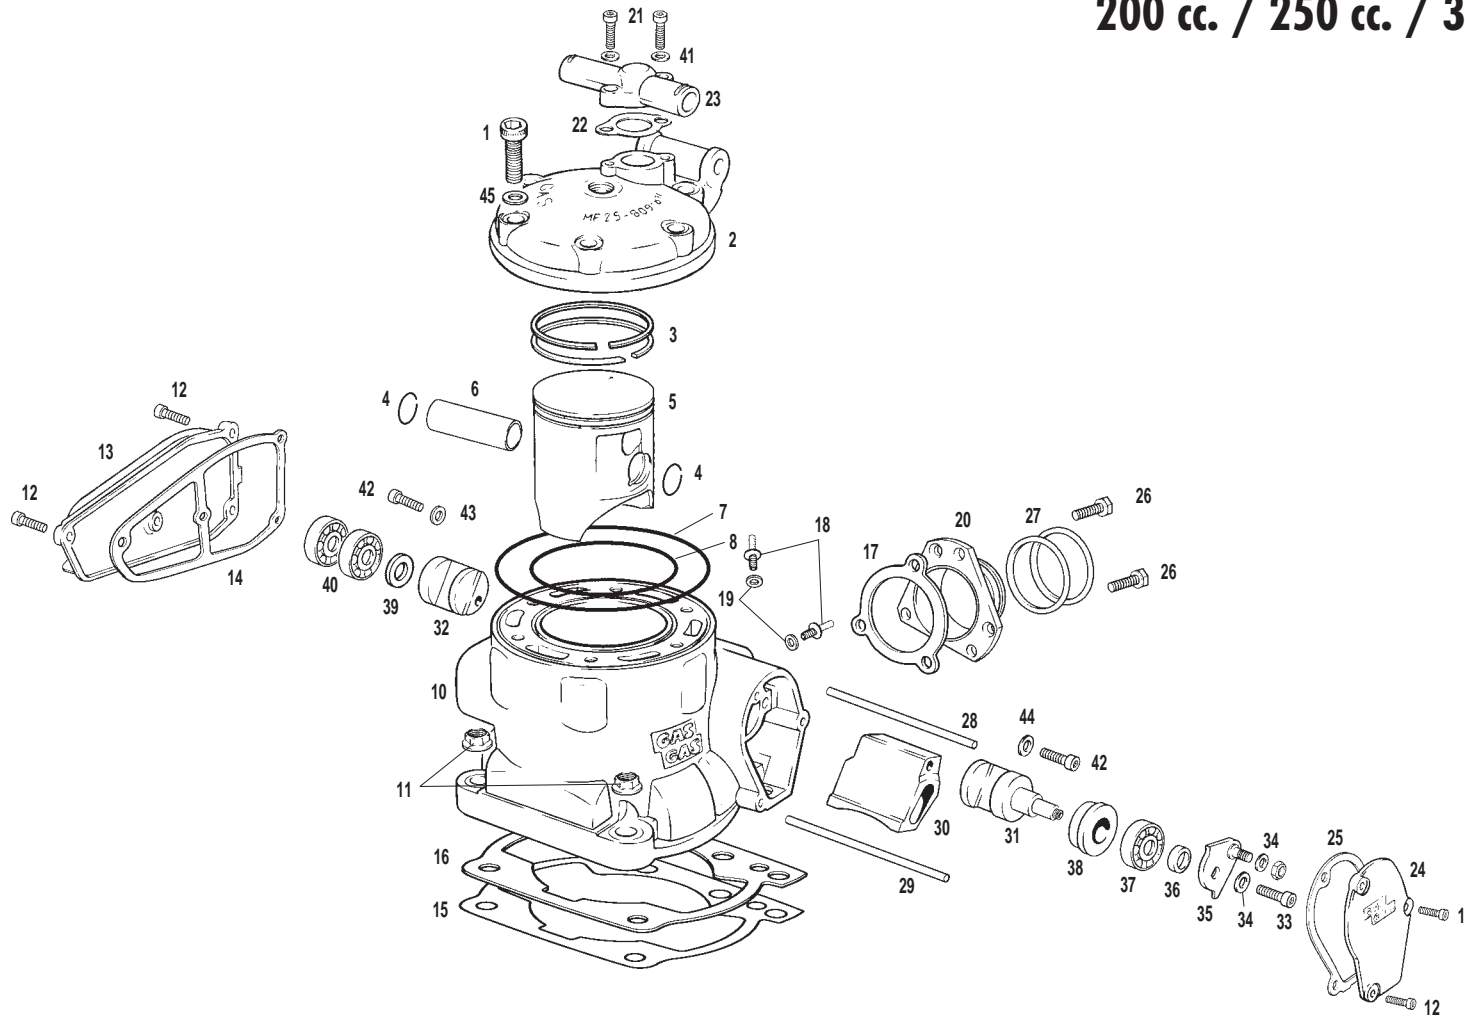

200 cc. / 250 cc. / 300 cc.

Nº	DESCRIPCION / DESCRIPTION	200 c.c.	250 c.c.	300 c.c.	Cant.
1	ALLEN 8X35 CUBREDISCO / ALLEN BOLT 8X35		T0308035		6
2	CULATA / CYLINDER HEAD	ME200216000	ME250016000	ME300016000	1
2A	CULATA SM / SM CYLINDER HEAD		MC250116000		1
3	JUEGO AROS PISTON / PISTON RINGS SET	ME20916040	ME25616040	ME30916040	1
4	CLIP BULON / PISTON PIN CLIPS		ME25616126		2
5	PISTÓN (*) / PISTON (*)	ME20816020	ME25616020	ME30916020	1
6	BULÓN PISTÓN / PISTON PIN		ME25616125		1
7	TORICA CULATA EXTERIOR / OUTER CYLINDER HEAD O'RING	ME25616060	ME25916060	ME25916060	1
8	TORICA CULATA INTERIOR / INNER CYLINDER HEAD O'RING	ME25916065	ME25916065	ME30916065	1
10	CILINDRO / CYLINDER	ME20916022	ME25916022	ME300216022	1
11	TUERCA CILINDRO ESPECIAL 10/150 / CYLINDER NUT 10/150		ME25616031		4
12	ALLEN 5X15 / ALLEN BOLT 5X15		T0305015		7
13	TAPA VÁLVULA IZQUIERDA / LEFT VALVE COVER		ME25610003		1
14	JUNTA TAPA VÁLVULA IZQUIERDA / LEFT VALVE COVER GASKET		ME25644006		1
15	JUNTA CILINDRO 0,15 / CYLINDER GASKET 0.15		ME25644010		1
16	JUNTA CILINDRO 0,5 / CYLINDER GASKET 0,5		ME25644000		1
16A	JUNTA CILINDRO 0,3 / CYLINDER GASKET 0,3		ME25644009		1
17	JUNTA ESCAPE / EXHAUST GASKET		ME25644012		1
18	DESVAPORIZADOR / DEVAP.		ME25710012		2
19	ARANDELA FIBRA 6X10X1,5 / FIBER WASHER 6X10X1,5		T4006010		2
20	TUBERA ESCAPE / EXHAUST PIPE		ME25916019		1
21	ALLEN 6X20 / ALLEN BOLT 6X20		T0306020		3
22	JUNTA TAPA TERMOSTATO / THERMOSTAT COVER GASKET		ME25944011		1
23	TAPA TERMOSTATO / THERMOSTAT COVER		ME250316001		1
24	TAPA VÁLVULA DERECHA / RIGHT VALVE COVER		ME25610002		1
25	JUNTA TAPA VÁLV. DERECHA 1MM. / RIGHT VALVE COVER GASKET 1MM		ME25644007		1
26	HEXAGONAL CON ARANDELA 6X14 / 6X14 HEX. BOLT WITH WASHER		T0206014		3
27	TÓRICA TUBERA ESCAPE 44,2X3 / EXHAUST PIPE O'RING 44.2X3		BE25626006		2
28	EJE VÁLVULA ESC. LARGO 93 MM. / LONG EXHAUST VALVE AXIS 93MM		ME25616027		1
29	EJE VÁLVULA ESC. CORTO 83 MM. / SHORT EXHAUST VALVE AXIS 83MM		ME25616017		1
30	VÁLVULA ESCAPE CENTRAL / CENTRAL EXHAUST VALVE	ME20916015	ME25616015		1
31	VÁLVULA ESCAPE DERECHA / RIGHT EXHAUST VALVE		ME25616016		1