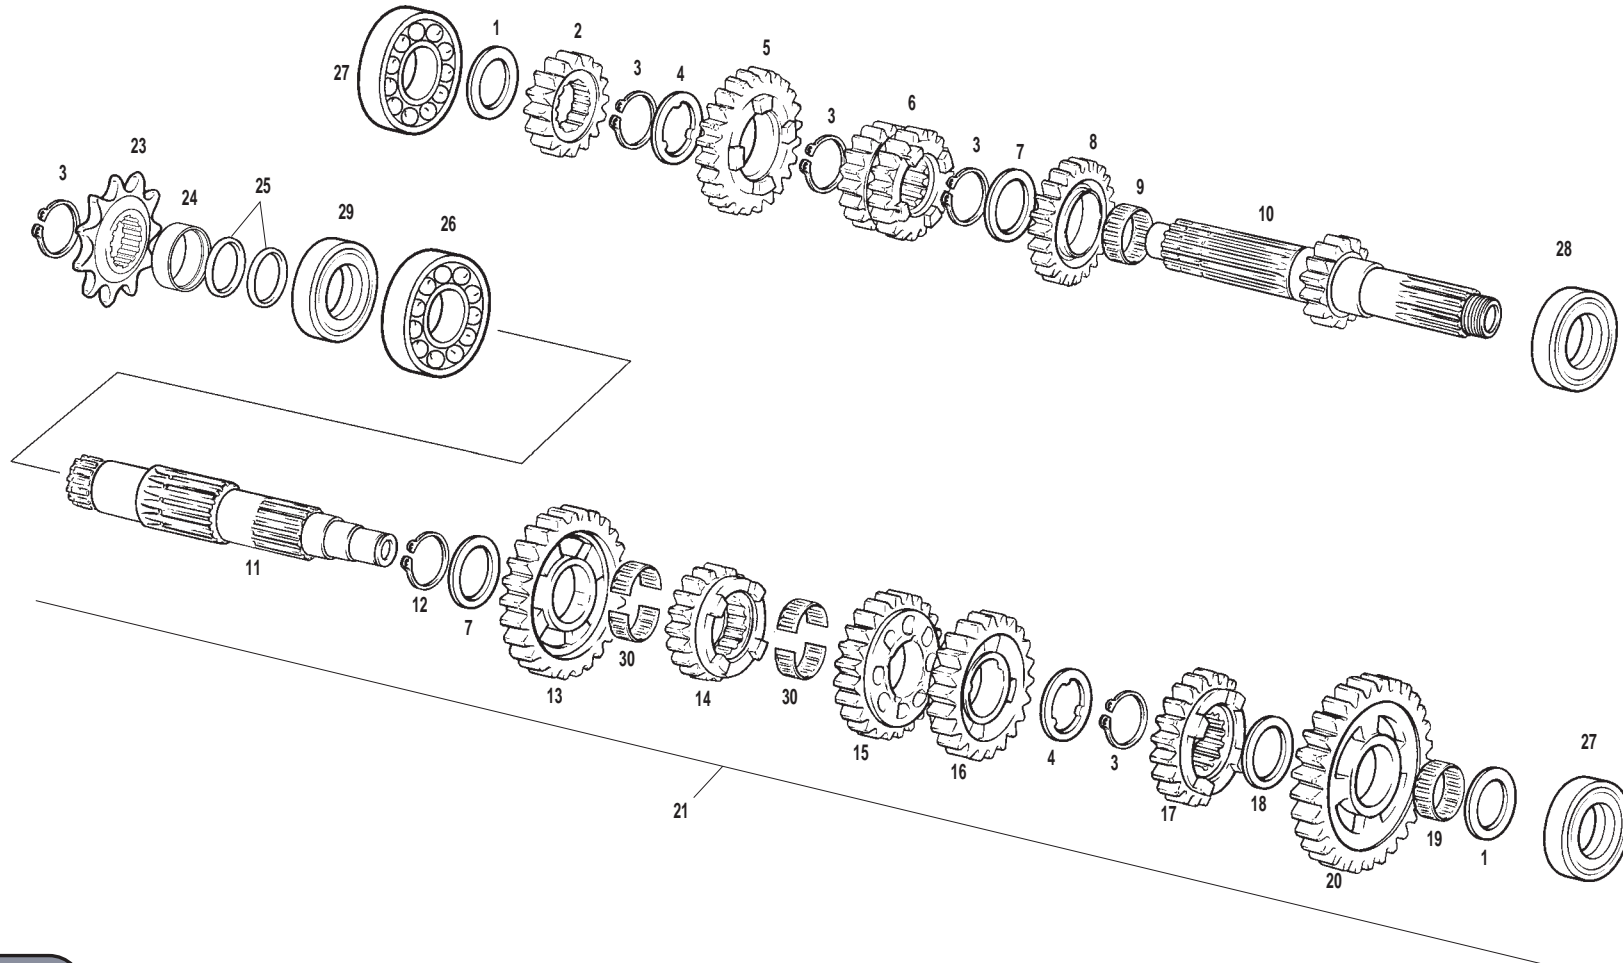

200 cc. / 250 cc. / 300 cc.

Nº	DESCRIPCION / DESCRIPTION	200 / 250 / 300 c.c.	Cant.
1	ARANDELA 18X31,5X0,7 CAMBIO / SHIFT WASHER 18X31.5X0.7	ME25636014	2
2	PIÑÓN PRIMARIO II / PRIMARY GEAR II	ME25636071	1
3	CIRCLIP D.25 DIN 471 REBAJADO / CIRCLIP DIN 471	ME25936084	5
4	ARANDELA 31,5X1 ESTRIADA / LOCK WASHER 31.5X1	ME25636091	2
5	PIÑÓN PRIMARIO VI / PRIMARY GEAR VI	ME25636074	1
6	PIÑÓN PRIMARIO III Y IV / PRIMARY GEAR III & IV	ME25636072	1
7	ARANDELA 25,2X31,5X1 CAMBIO / SHIFT WASHER 25.2X31.5X1	ME25636017	2
8	PIÑÓN PRIMARIO V / PRIMARY GEAR V	ME25636073	1
9	COJINETE AGUJAS K25-29-10 / NEEDLES BEARING K25-29-10	M02616000	1
10	EJE PRIMARIO I / PRIMARY AXIS GEAR I	ME25636070	1
11	EJE SECUNDARIO / SECONDARY AXIS	ME250236075	1
12	CIRCLIP D.25 DIN.983 / CIRCLIP D.25 DIN	ME25636095	1
13	PIÑÓN SECUNDARIO II / SECONDARY GEAR II	ME25636077	1
14	PIÑÓN SECUNDARIO VI / SECONDARY GEAR VI	ME250136081	1
15	PIÑÓN SECUNDARIO III / SECONDARY GEAR III	ME25636078	1
16	PIÑÓN SECUNDARIO IV / SECONDARY GEAR IV	ME25636079	1
17	PIÑÓN SECUNDARIO V / SECONDARY GEAR V	ME25636080	1
18	ARANDELA 20,8X29X1 CAMBIO / SHIFT WASHER 20.8X29X1	ME25636016	1
19	ROD. AGUJ. K20X24X10 / NEEDLES BEARING K20X24X10	ME25636059	1
20	PIÑÓN SECUNDARIO I / SECONDARY GEAR I	ME25636076	1
21	GRUPO CAMBIO COMPLETO / SHIFT GEAR SET	ME250236010	1
22	PIÑÓN SALIDA Z.13 / OUTER SPROCKET Z13	ME25636025	1
23A	PIÑÓN SALIDA Z.12 / OUTER SPROCKET Z12	MF25836025	1
24	DOLLA RETEN SALIDA CAMBIO / SIFHT SEAL	ME25636046	1
25	TORICA 25X2 NBR PIÑ.SAL. / O'RING 25X2 NBR	ME25632025	2
26	RODAMIENTO CAMBIO 6305 / SHIFT BEARING 6305	ME25636058	1
27	RODAMIENTO CAMBIO 6203 / SHIFT BEARING 6203	ME25636057	2
28	RODAMIENTO CAMBIO 6205ZC3E / SHIFT BEARING 6205ZC3E	ME250136056	1
29	RETÉN / SEAL	ME25636024	1
30	JAULA AGUJAS KD22X25X9,8 / KD22X25X9,8 NEEDLES BEARING	ME250236102	2