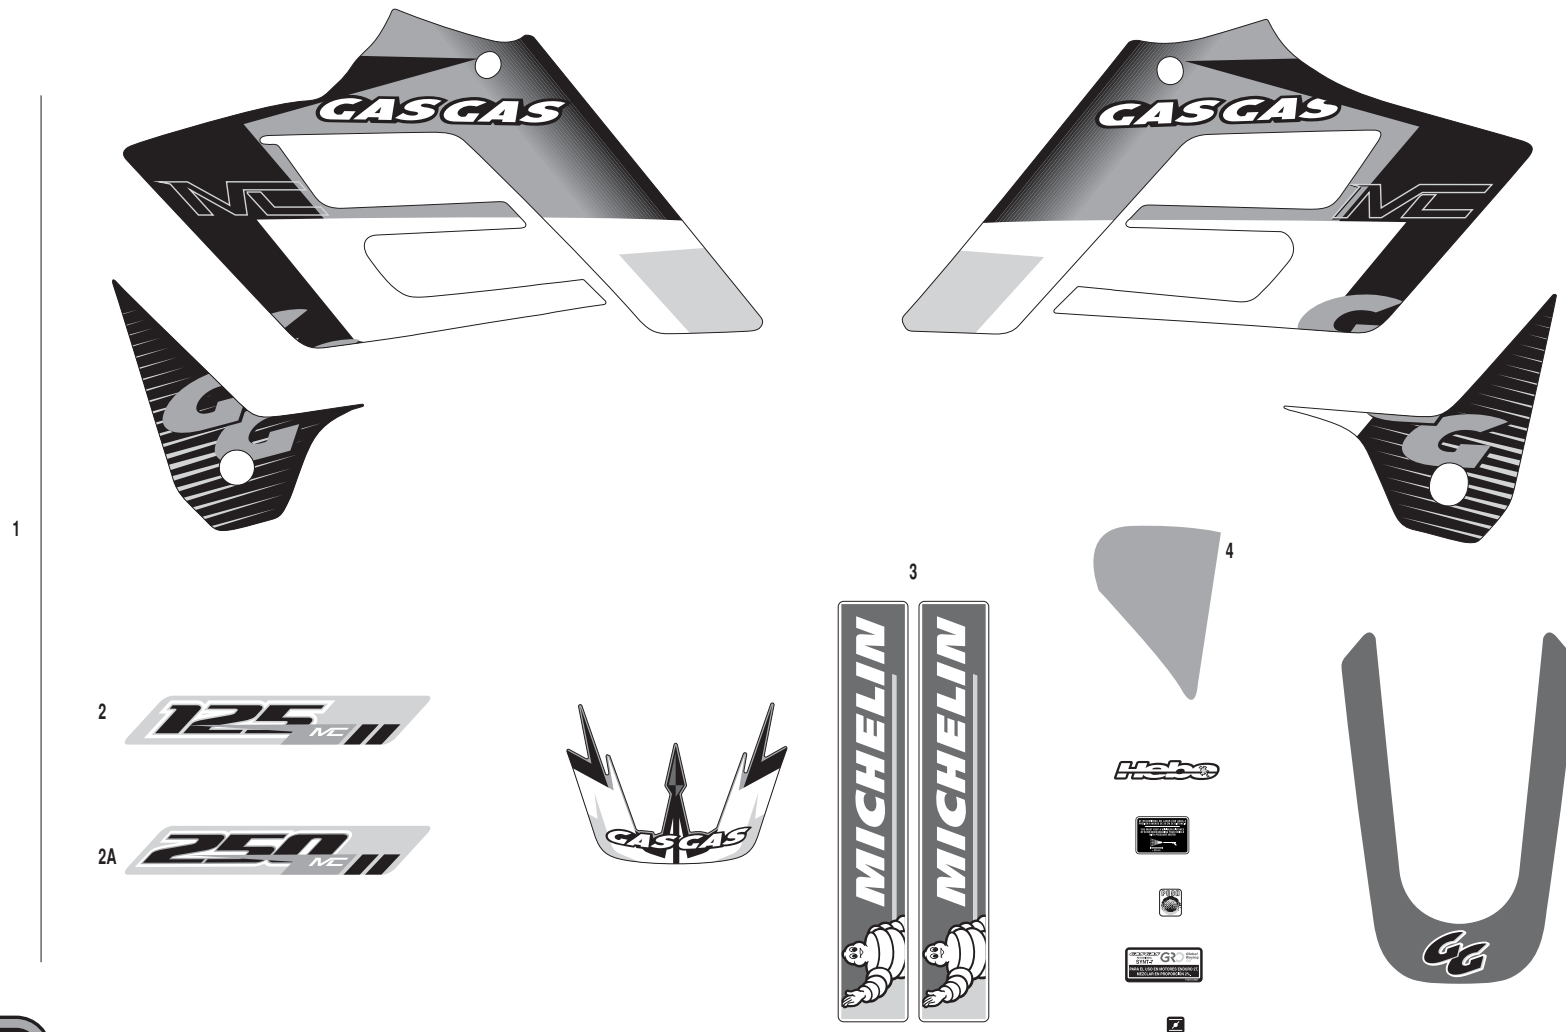

Nº	DESCRIPCION / DESCRIPTION	125 am - ye	250 rojo - red	Cant.
1	CTO. ADH. MC-2003 / MC-2003 STICKERS SET	BC120338000	BC250338000	1
2	ADH. EC125 2T BASCULANTE / EC125 2T STICKER ARM	BE120338005		2
2A	ADH. EC250 2T BASCULANTE / EC250 2T STICKER ARM		BE250338005	2
3	ADH. MICHELIN HORQUILLA / FRONT FORK MICHELIN STICKER		PU000238006	2
4	ADH. TAPA FILTRO / AIR FILTER COVER STICKER	BE200138049	BE250138049	1