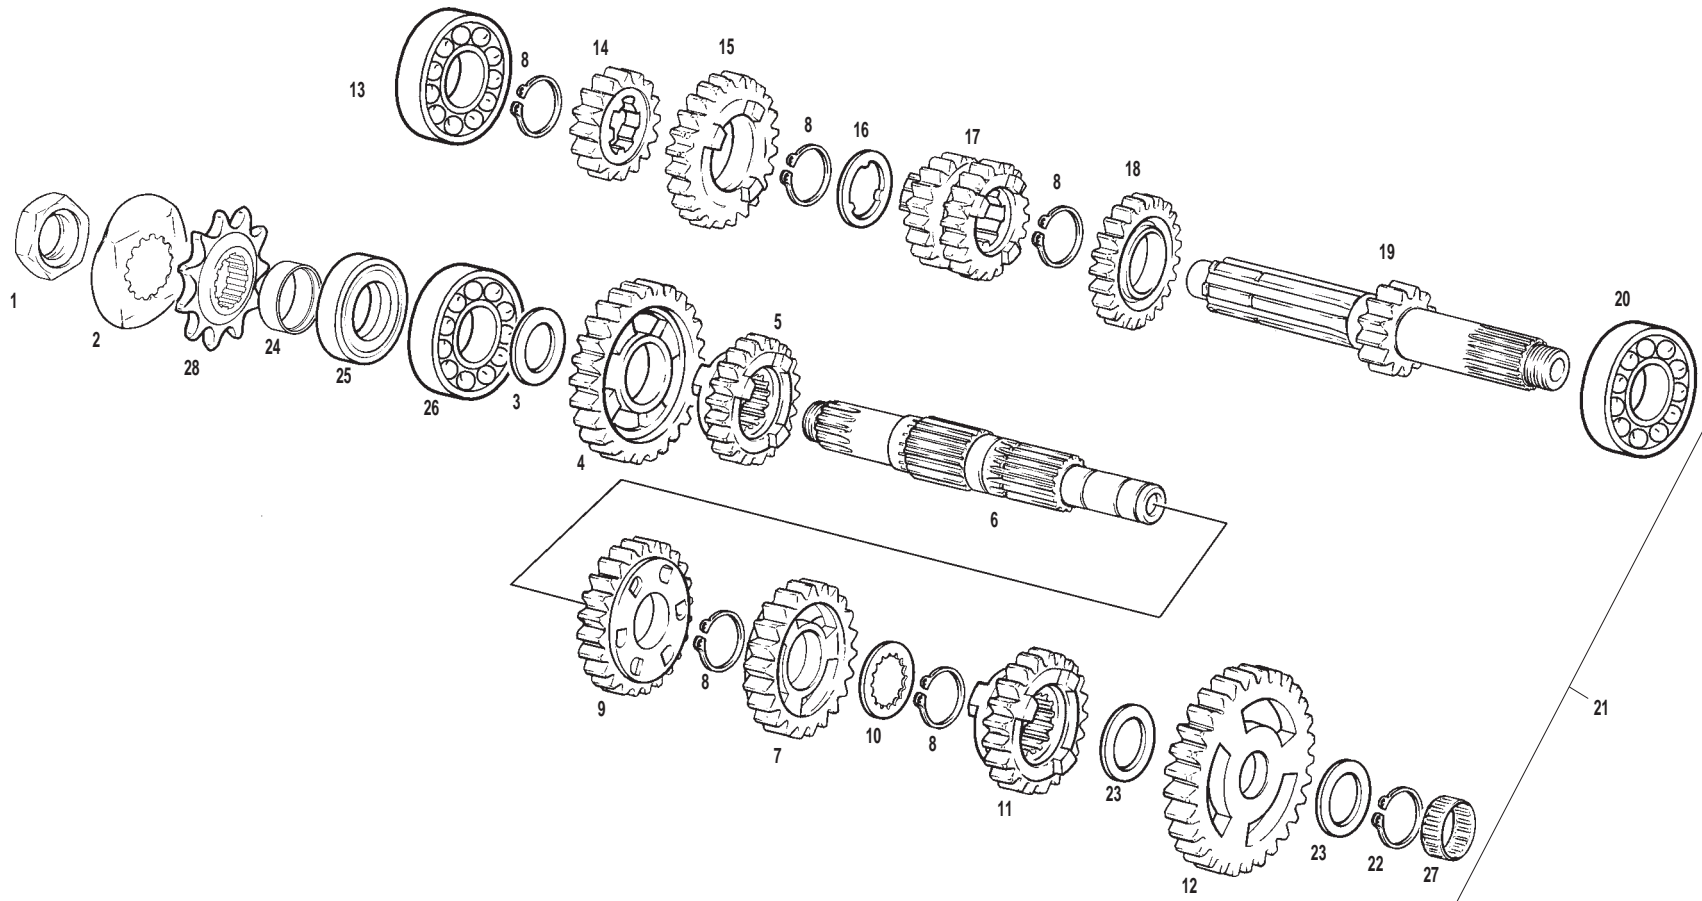

125 cc.

Nº	DESCRIPCION / DESCRIPTION	125 c.c.	Cant.
1	TUERCA PIÑÓN SALIDA / FRONT SPROCKET NUT	ME120136021	1
2	ARANDELA PRECINTO PIÑÓN SALIDA / FRONT SPROCKET NUT WASHER	ME120136121	1
3	ARANDELA CAMBIO 2MM. / 2MM. SHIFT WASHER	ME120136101	1
4	PIÑÓN SECUNDARIO II 2MM. / SECONDARY GEAR II	ME120136077	1
5	PIÑÓN SECUNDARIO VI / SECONDARY GEAR VI	ME120136081	1
6	EJE SECUNDARIO / SECONDARY AXIS	ME120136075	1
7	PIÑÓN SECUNDARIO IV / SECONDARY GEAR IV	ME120136079	1
8	CIRCLIP D.22 DIN 471 / CIRCLIP DIN 471	MT280236166	5
9	PIÑÓN SECUNDARIO III / SECONDARY GEAR III	ME120136078	1
10	ARANDELA A22X19,5 DIN7480 / A22X19,5 DIN7480 WASHER	ME120136091	1
11	PIÑÓN SECUNDARIO V / SECONDARY GEAR V	ME120136080	1
12	PIÑÓN SECUNDARIO I / SECONDARY GEAR I	ME120136076	1
13	RODAMIENTO CAMBIO 6202C3 / SHIFT BEARING	ME120136057	1
14	PIÑÓN PRIMARIO II / PRIMARY GEAR II	ME120136071	1
15	PIÑÓN PRIMARIO VI / PRIMARY GEAR VI	ME120136074	1
16	ARANDELA ESTRIADA 3 PUNTAS 18,25X22,15X0,5 / 18,25X22,15X0,5 WASHER	ME120136100	1
17	PIÑÓN PRIMARIO III Y IV / PRIMARY GEAR III AND IV	ME120136072	1
18	PIÑÓN PRIMARIO V / PRIMARY GEAR V	ME120136073	1
19	EJE PRIMARIO / PRIMARY AXIS	ME120136070	1
20	RODAMIENTO CAMBIO 6204ZC4 / SHIFT BEARING	ME120136056	1
21	CTO. GRUPO CAMBIO COMPLETO EC125-2001 / SHIFT GEAR SET	ME120136010	1
22	CIRCLIP D15 DIN471 / D15 DIN471 CIRCLIP	ME25632017	1
23	ARANDELA 15,15X24X0,4 / 15,15X24X0,4 WASHER	ME120136012	2
24	CASQUILLO PIÑÓN SALIDA / FRONT SPROCKET BUSH	ME120136046	1
25	RETEN 28X38X7 / FRONT SPROCKET SEAL	ME120136024	1
26	RODAMIENTO 6304C3 / 6304C3 BEARING	ME120136058	1
27	RODAMIENTO TR15X25X12 / TR15X25X12 BEARING	ME120136157	1
28	PIÑÓN SALIDA T13 / FRONT SPROCKET	ME120136025	1